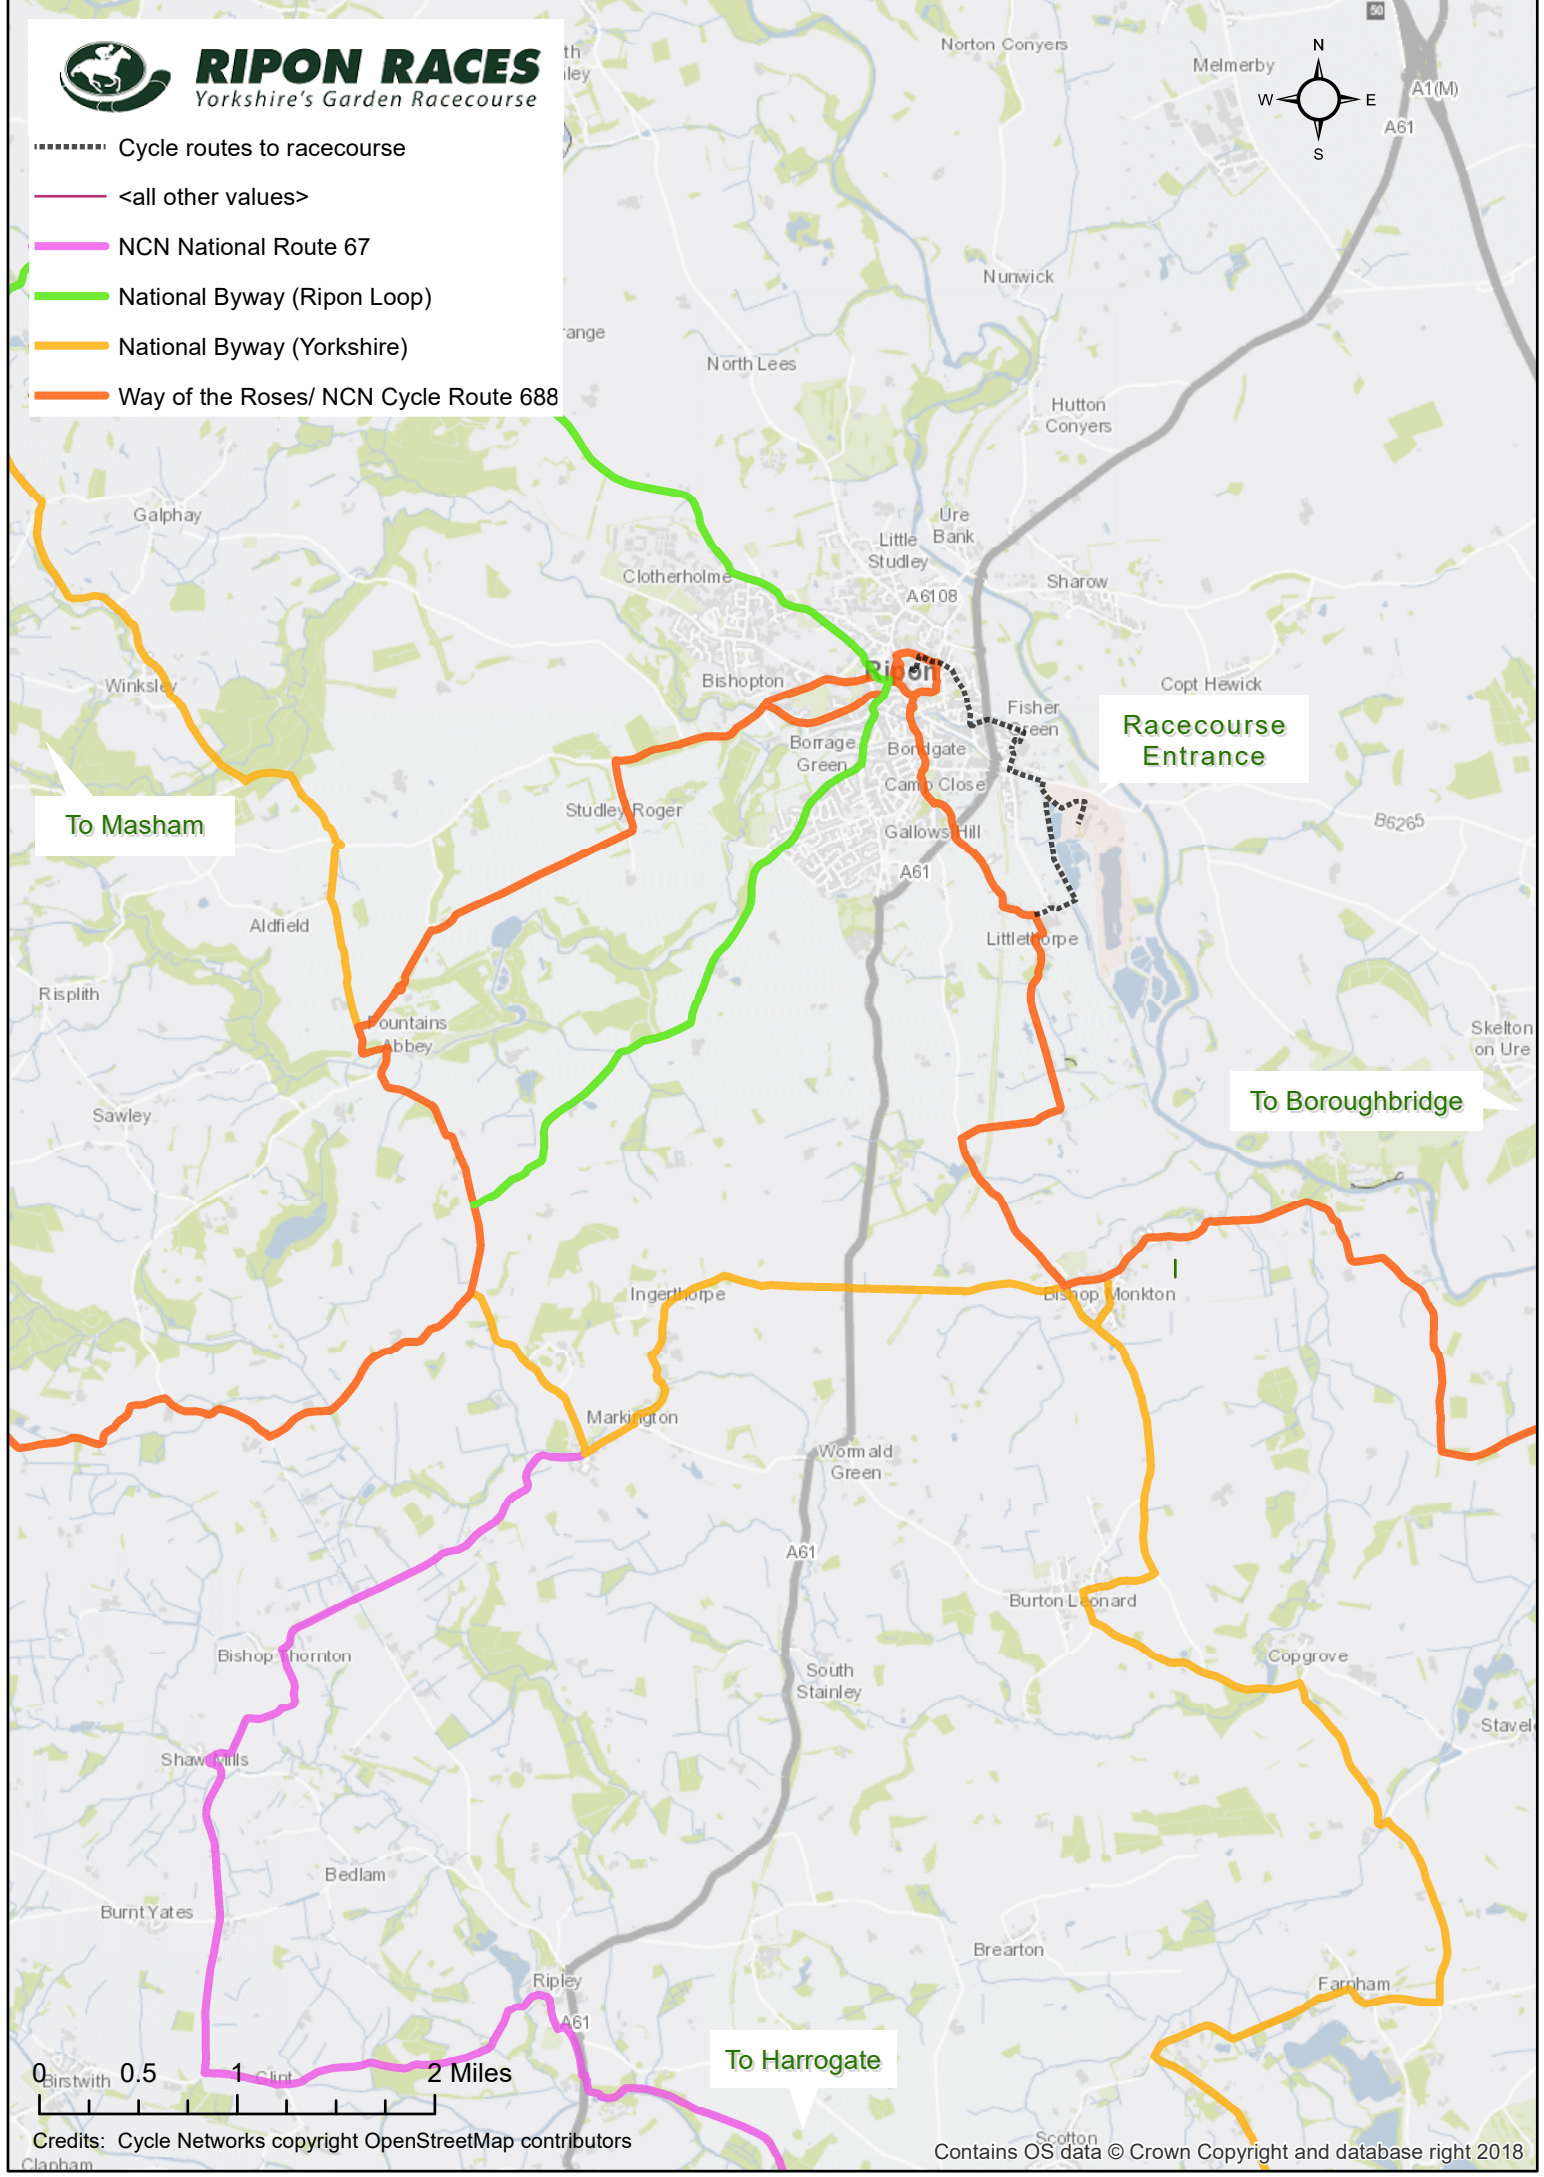

RIPON RACES

Yorkshire's Garden Racecourse

- Cycle routes to racecourse
- <all other values>
- NCN National Route 67
- National Byway (Ripon Loop)
- National Byway (Yorkshire)
- Way of the Roses/ NCN Cycle Route 688

Racecourse Entrance

To Masham

To Boroughbridge

To Harrogate